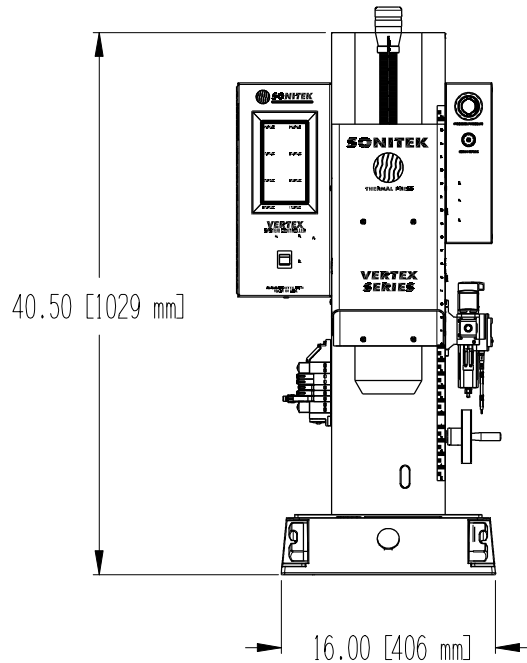

LOWER TOOL MOUNTING

UPPER TOOL MOUNTING

**SONITEK**

84 RESEARCH DRIVE, MILFORD, CT 06460  
 (203)-878-9321 FAX: (203)-878-6786

THIS PRINT IS THE PROPERTY OF SONITEK AND REPRESENTS  
 CONFIDENTIAL AND PROPRIETARY INFORMATION OF SONITEK.  
 THEREFORE IT MAY NOT BE USED OR DISCLOSED IN ANY  
 WAY WITHOUT THE EXPRESSED WRITTEN CONSENT OF SONITEK.

**TITLE:** VERTEX - DIMENSIONS