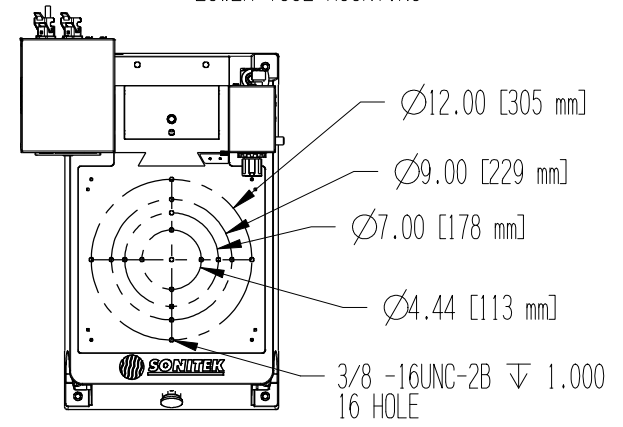

LOWER TOOL MOUNTING

UPPER TOOL MOUNTING

**SONITEK**

84 RESEARCH DRIVE, MILFORD, CT 06460  
 (203)-878-9321 FAX: (203)-878-6786

THIS PRINT IS THE PROPERTY OF SONITEK AND REPRESENTS  
 CONFIDENTIAL AND PROPRIETARY INFORMATION OF SONITEK.  
 THEREFORE IT MAY NOT BE USED OR DISCLOSED IN ANY  
 WAY WITHOUT THE EXPRESSED WRITTEN CONSENT OF SONITEK.

**TITLE:** VERTEX - DIMENSIONS