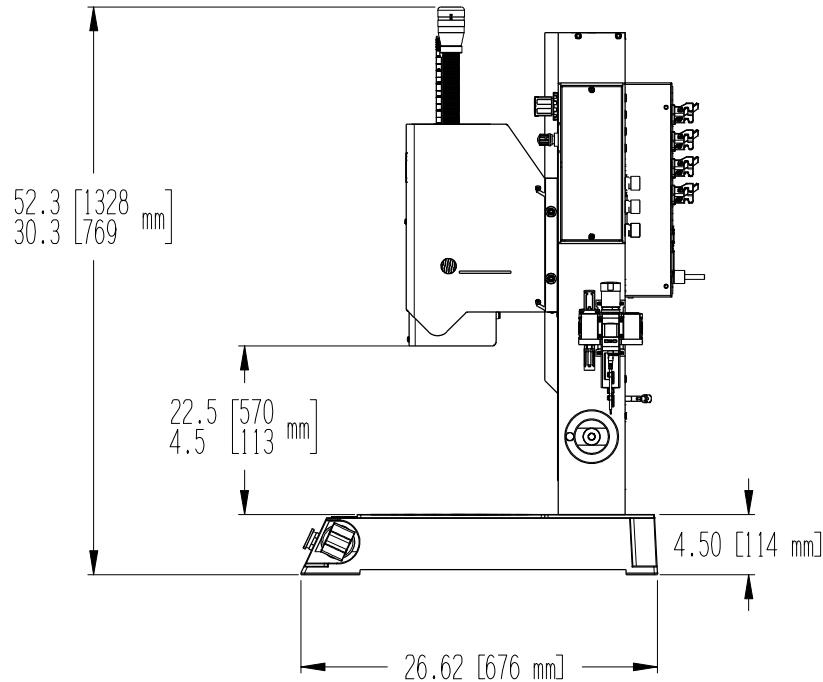

LOWER TOOL MOUNTING

UPPER TOOL MOUNTING

**SONITEK**

84 RESEARCH DRIVE, MILFORD, CT 06460  
 (203)-878-9321 FAX: (203)-878-6786

THIS PRINT IS THE PROPERTY OF SONITEK AND REPRESENTS  
 CONFIDENTIAL AND PROPRIETARY INFORMATION OF SONITEK.  
 THEREFORE IT MAY NOT BE USED OR DISCLOSED IN ANY  
 WAY WITHOUT THE EXPRESSED WRITTEN CONSENT OF SONITEK.

**TITLE:** VERTEX - DIMENSIONS