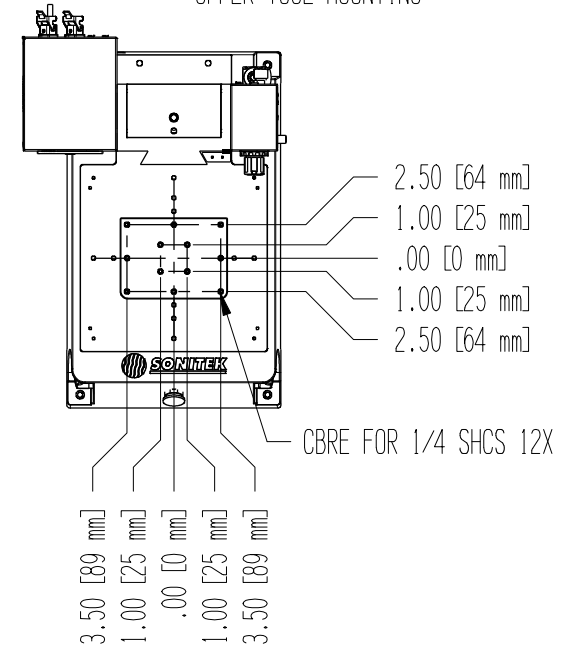

LOWER TOOL MOUNTING

UPPER TOOL MOUNTING

**SONITEK**

84 RESEARCH DRIVE, MILFORD, CT 06460  
 (203)-878-9321 FAX: (203)-878-6786

THIS PRINT IS THE PROPERTY OF SONITEK AND REPRESENTS  
 CONFIDENTIAL AND PROPRIETARY INFORMATION OF SONITEK.  
 THEREFORE IT MAY NOT BE USED OR DISCLOSED IN ANY  
 WAY WITHOUT THE EXPRESSED WRITTEN CONSENT OF SONITEK.

**TITLE:** VERTEX - DIMENSIONS